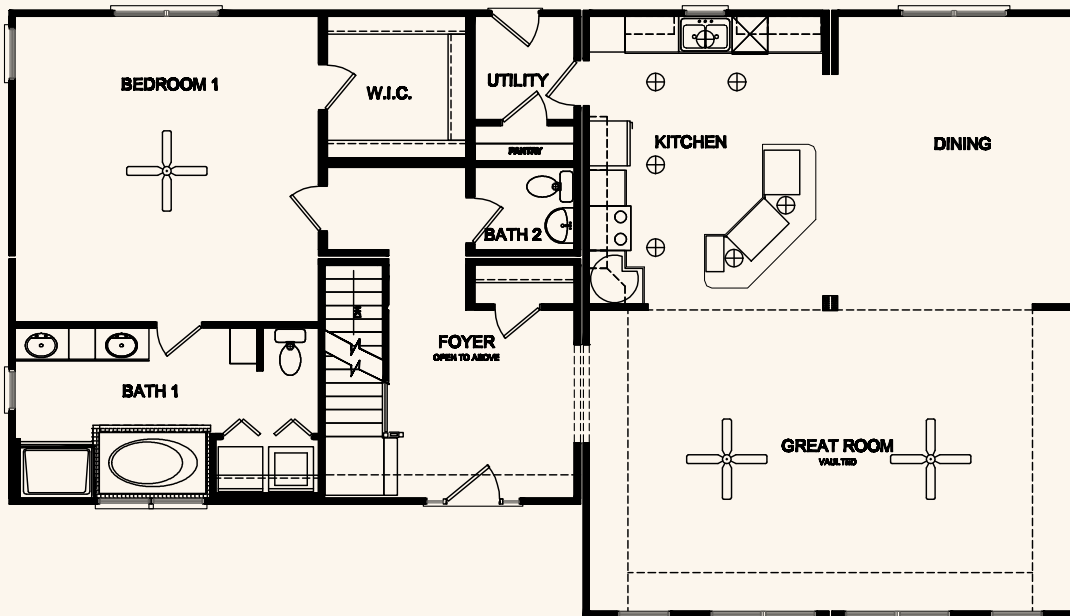

## The Southport

3 Bedrooms, 2.5 Baths  
1,839 Living Area  
34' x 60' Dimensions

This quaint Cape Cod home, with its charming front elevation, features almost an entire wall of glass, bathing the great room in the front of the home in natural light, thanks to a towering vaulted ceiling. The large master suite is to the left rear of the home and offers privacy while an extremely open great room, dining room and kitchen area on the opposite side offers a gathering place for family and friends.

All home elevations are artist renderings and may vary from actual construction. All floor plans and room sizes are approximate. All information contained is the sole property of HandCrafted Homes.