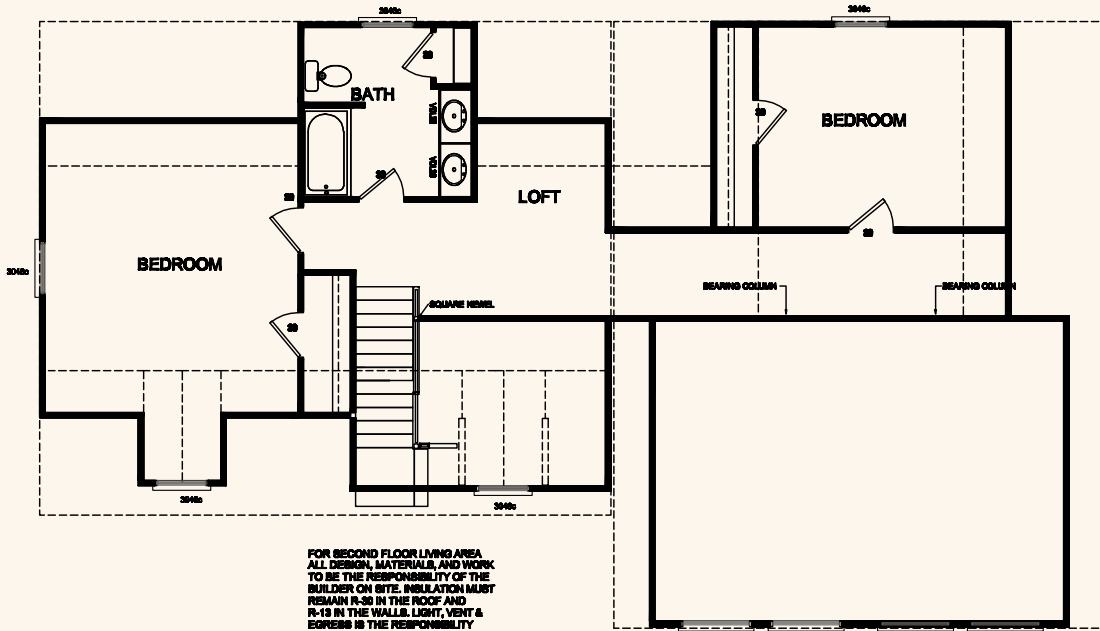

## The Southport

3 Bedrooms, 2.5 Baths  
1,839 Living Area  
34' x 60' Dimensions

This quaint Cape Cod home, with its charming front elevation, features almost an entire wall of glass, bathing the great room in the front of the home in natural light, thanks to a towering vaulted ceiling. The large master suite is to the left rear of the home and offers privacy while an extremely open great room, dining room and kitchen area on the opposite side offers a gathering place for family and friends.

All home elevations are artist renderings and may vary from actual construction. All floor plans and room sizes are approximate. All information contained is the sole property of HandCrafted Homes.