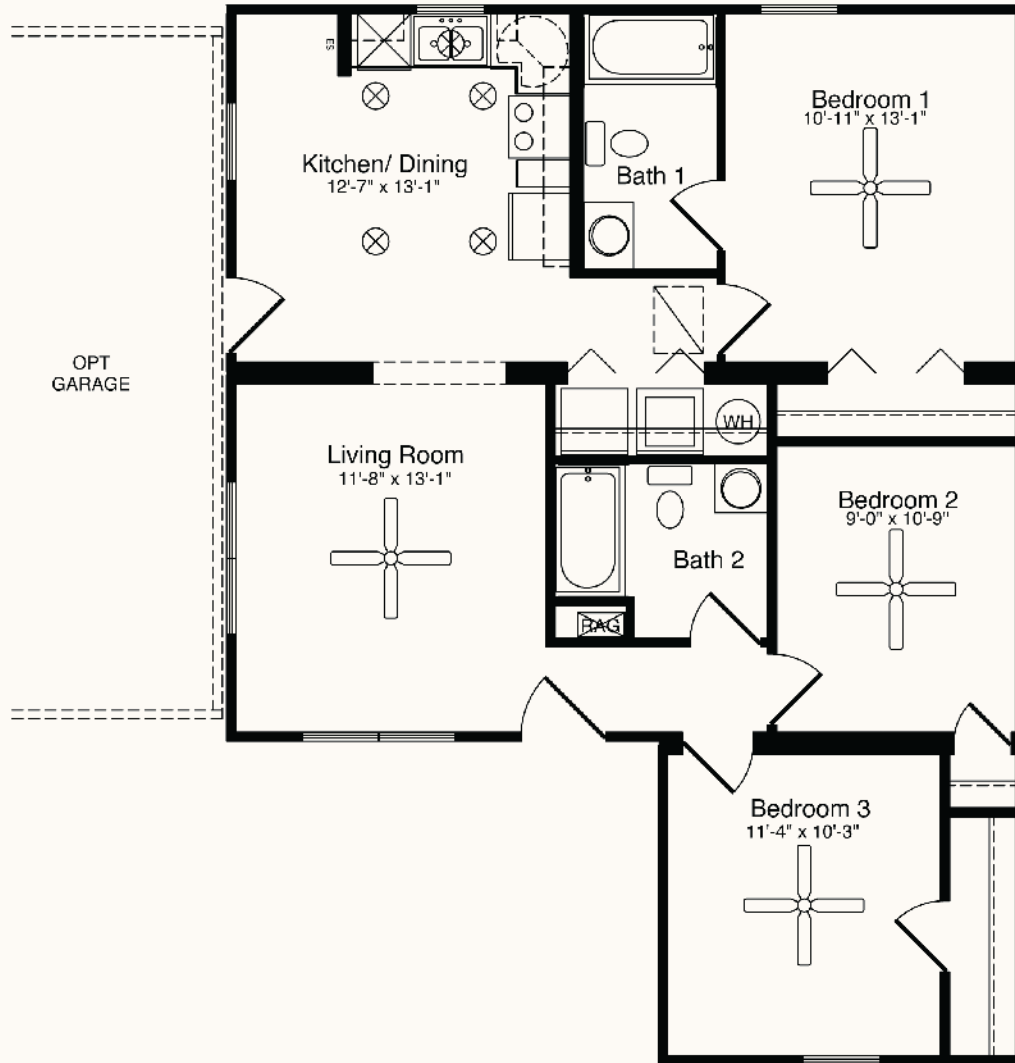

All home elevations are artist renderings and may vary from actual construction. All floor plans and room sizes are approximate. All information contained is the sole property of HandCrafted Homes.

The Wake Forest

HandCrafted Homes

101 Eastern Minerals Rd., Henderson, NC 27537 • 877-424-4321 • 252-436-0001 • HandCraftedHomes.com