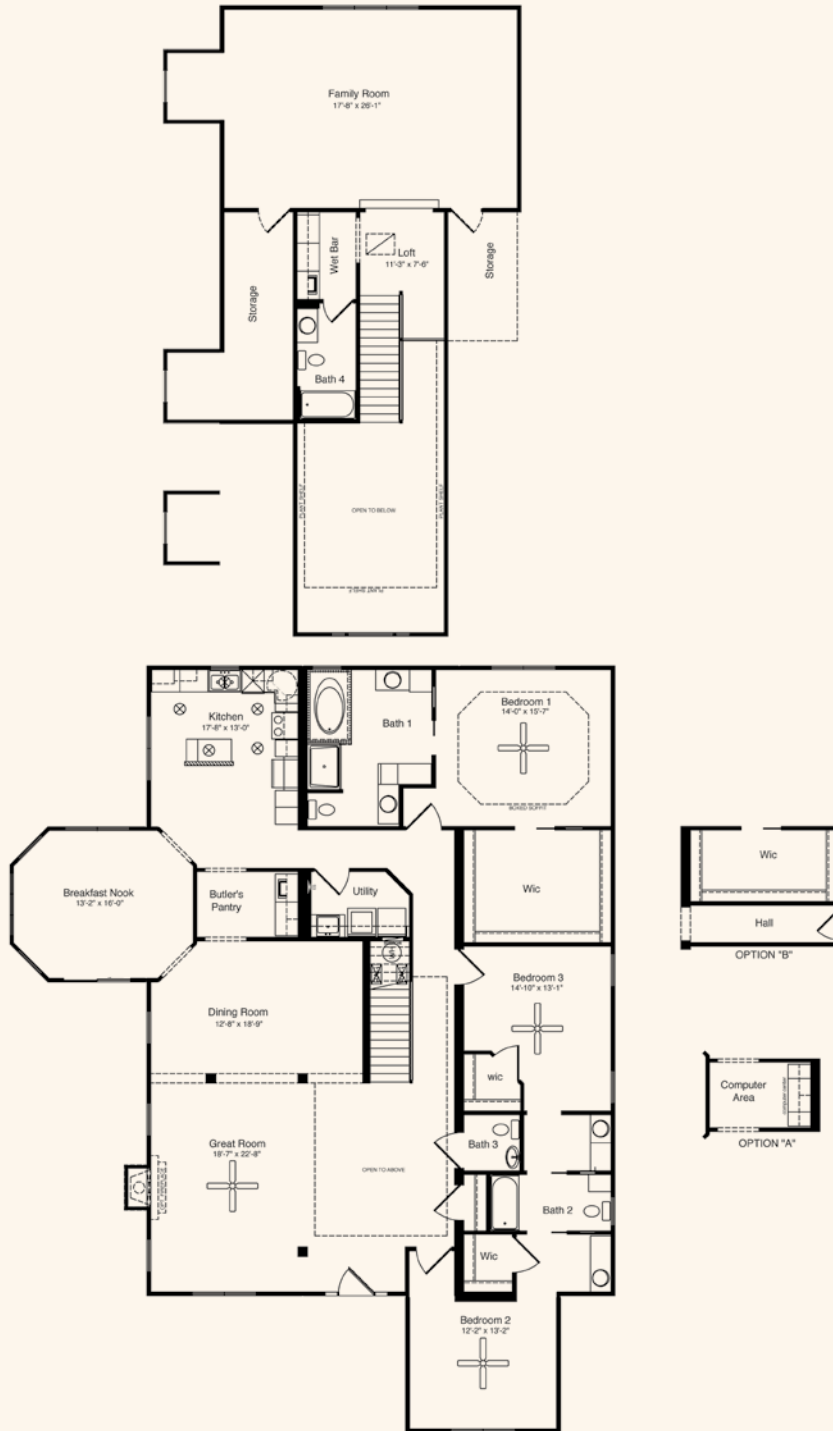

All home elevations are artist renderings and may vary from actual construction. All floor plans and room sizes are approximate. All information contained is the sole property of HandCrafted Homes.

The Chadwick

HandCrafted Homes

101 Eastern Minerals Rd., Henderson, NC 27537 • 877-424-4321 • 252-436-0001 • HandCraftedHomes.com