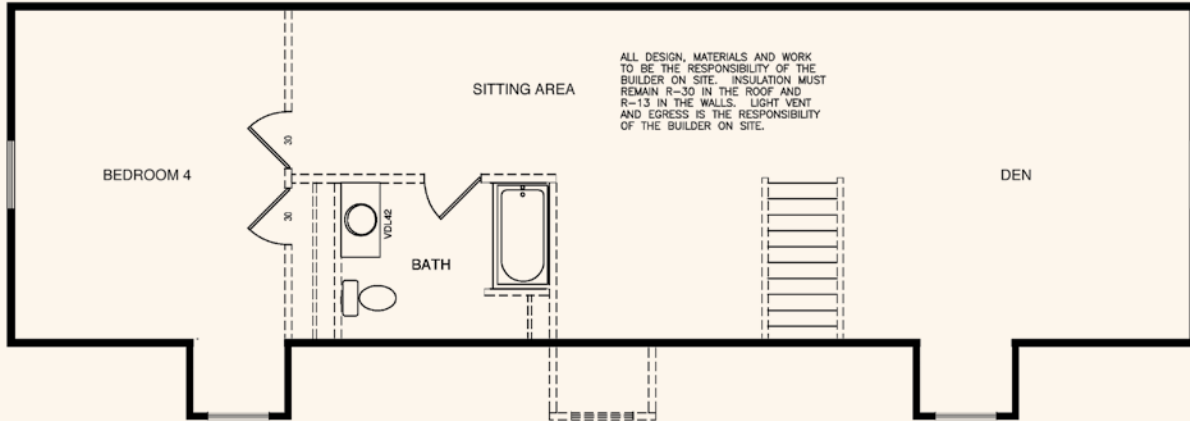

## The Jamestown

3 Bedrooms, 2 Baths  
1,549 1st Floor, 937 2nd Floor,  
2,486 Living Area  
27'8" x 56' Dimensions

With three bedrooms and two full baths on the first floor, The Jamestown provides all the room that a family could need. As your family grows and you need more room, finish the upstairs of this Cape Cod with an additional bedroom, bath and generous bonus area.

All home elevations are artist renderings and may vary from actual construction. All floor plans and room sizes are approximate. All information contained is the sole property of HandCrafted Homes.