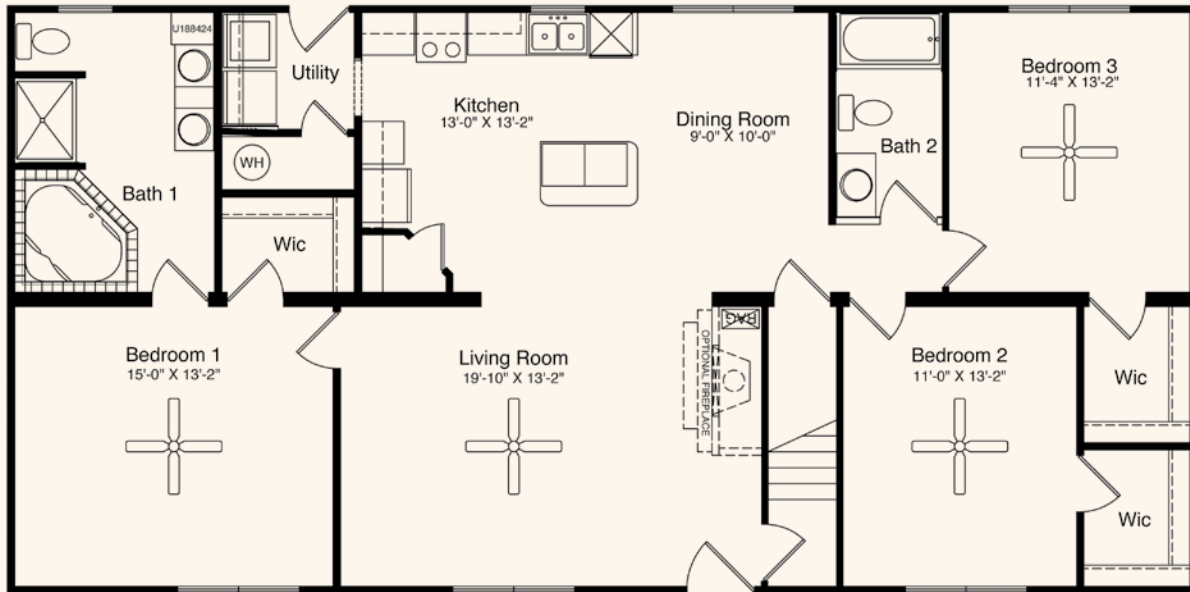

All home elevations are artist renderings and may vary from actual construction. All floor plans and room sizes are approximate. All information contained is the sole property of HandCrafted Homes.

The Jamestown

HandCrafted Homes

101 Eastern Minerals Rd., Henderson, NC 27537 • 877-424-4321 • 252-436-0001 • HandCraftedHomes.com