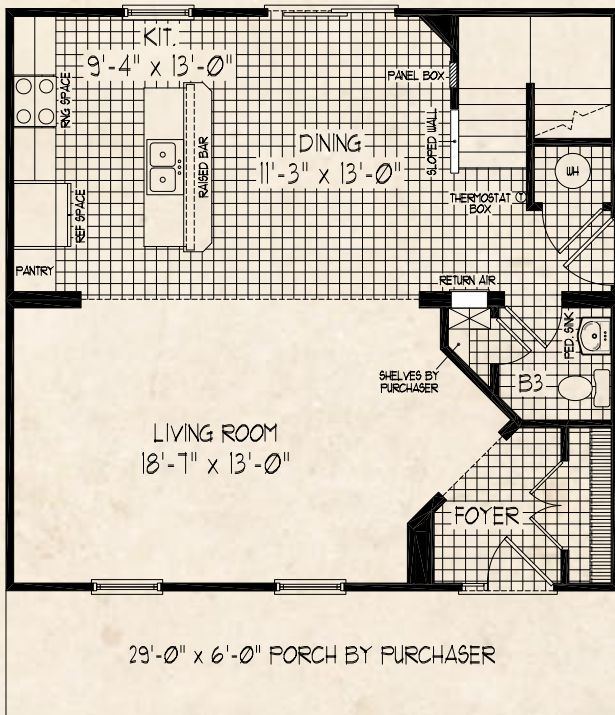

Henderson

Total Living Area: 1,602 sq. ft.

1ST LEVEL

2ND LEVEL

BASEMENT ALTERNATE