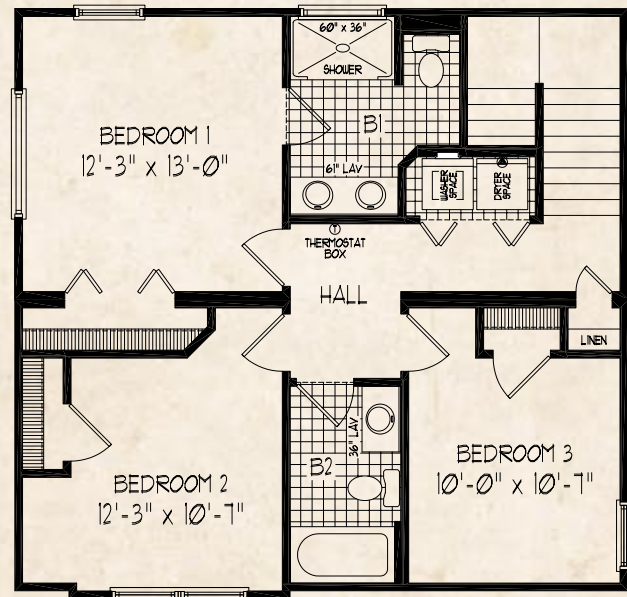

Henderson

Total Living Area: 1,602 sq. ft.

1ST LEVEL

2ND LEVEL

BASEMENT ALTERNATE