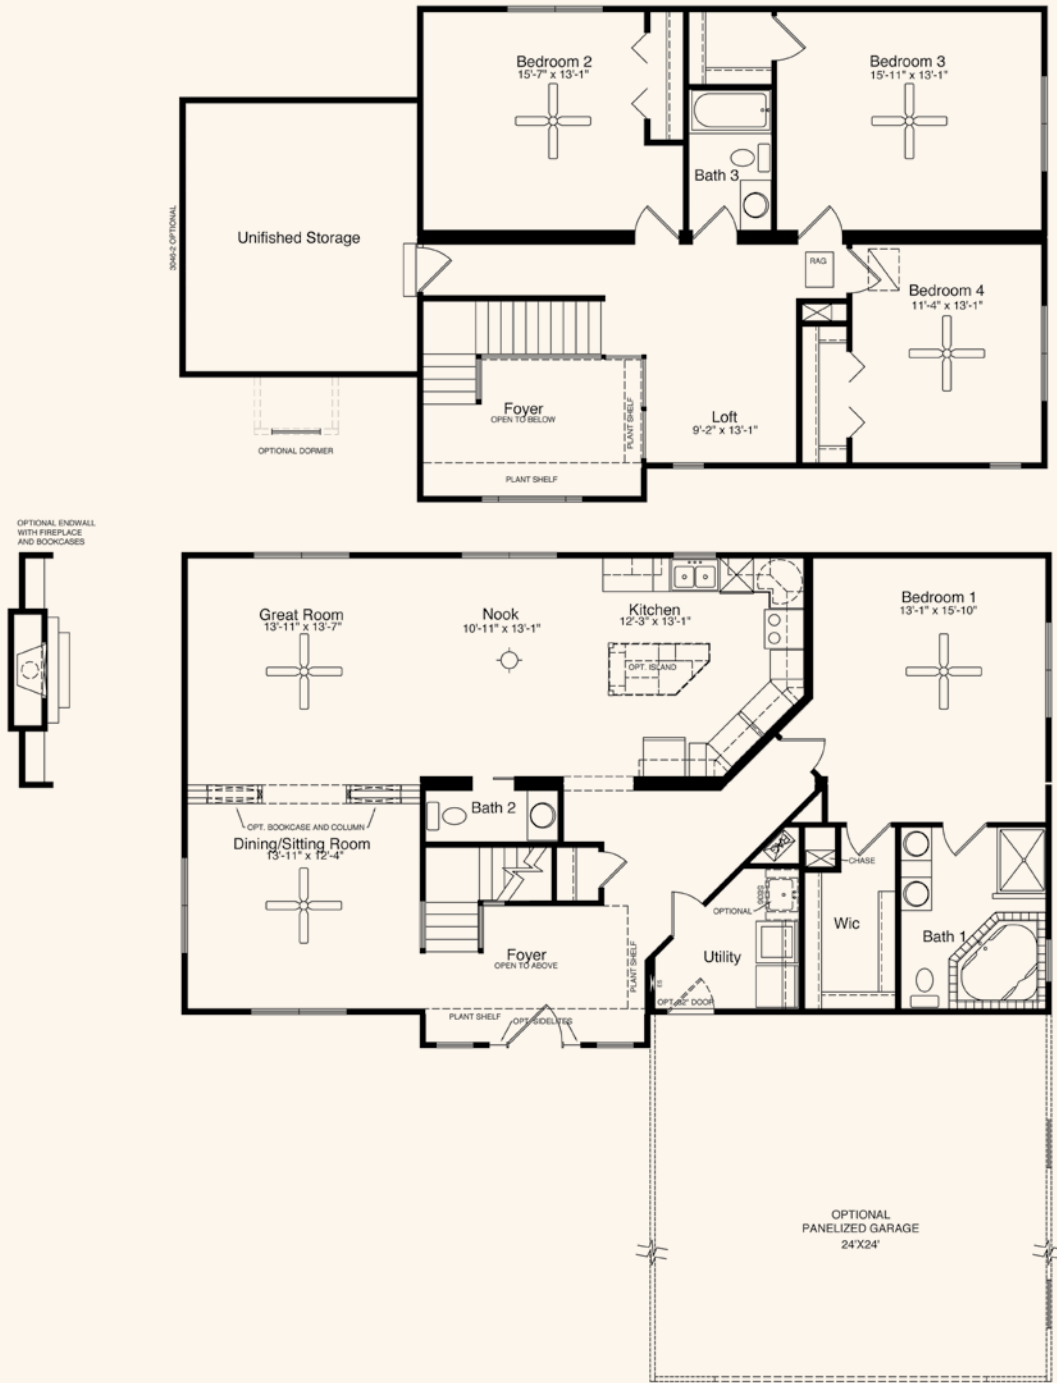

Ranch

Cottage

Cape Cod

Traditional

Vacation

Estate

All home elevations are artist renderings and may vary from actual construction. All floor plans and room sizes are approximate. All information contained is the sole property of HandCrafted Homes.

The Windsor

HandCrafted Homes

101 Eastern Minerals Rd., Henderson, NC 27537 • 877-424-4321 • 252-436-0001 • HandCraftedHomes.com