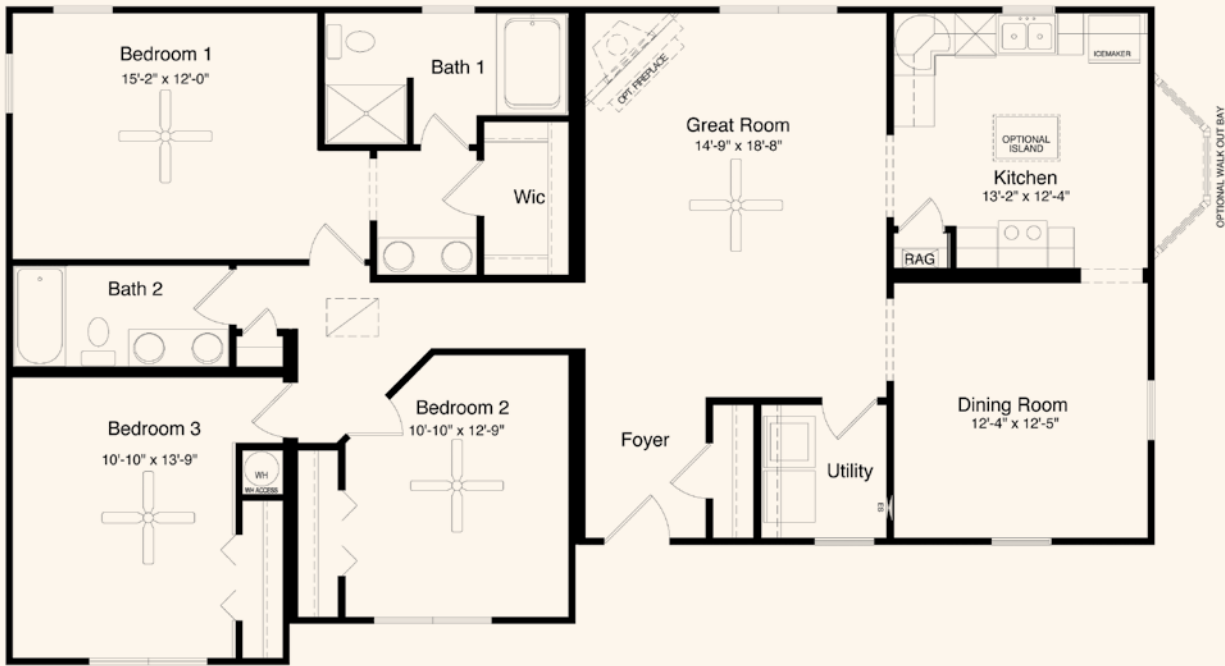

The Louisburg

3 Bedrooms, 2 Baths
1,594 Living Area
32' x 55'10" Dimensions

The Louisburg is a traditional Ranch-style home with three bedrooms and two full baths. The large kitchen offers an optional island and optional walkout bay window. The formal dining room and enormous great room complete a unique design that offers both convenience and ease of access.

All home elevations are artist renderings and may vary from actual construction. All floor plans and room sizes are approximate. All information contained is the sole property of HandCrafted Homes.

The Louisburg