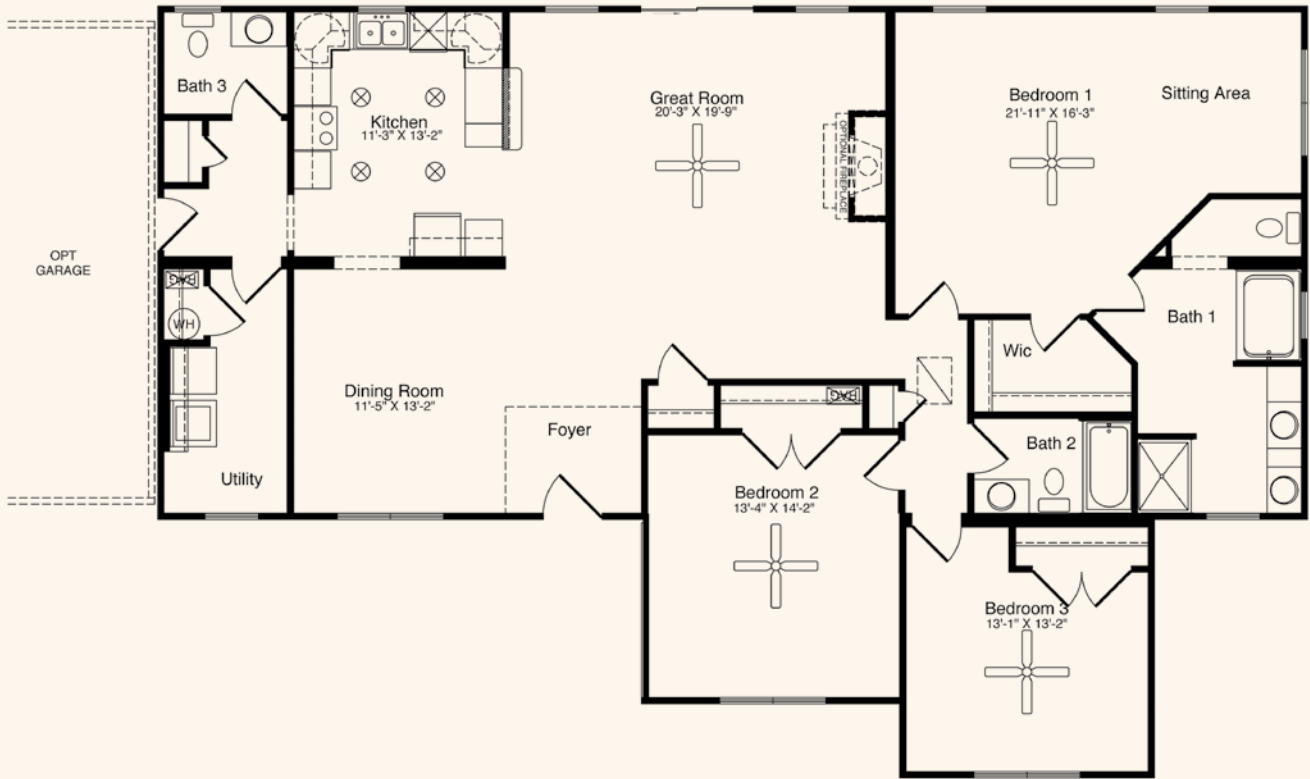

All home elevations are artist renderings and may vary from actual construction. All floor plans and room sizes are approximate. All information contained is the sole property of HandCrafted Homes.

The Ridgeville

HandCrafted Homes

101 Eastern Minerals Rd., Henderson, NC 27537 • 877-424-4321 • 252-436-0001 • HandCraftedHomes.com