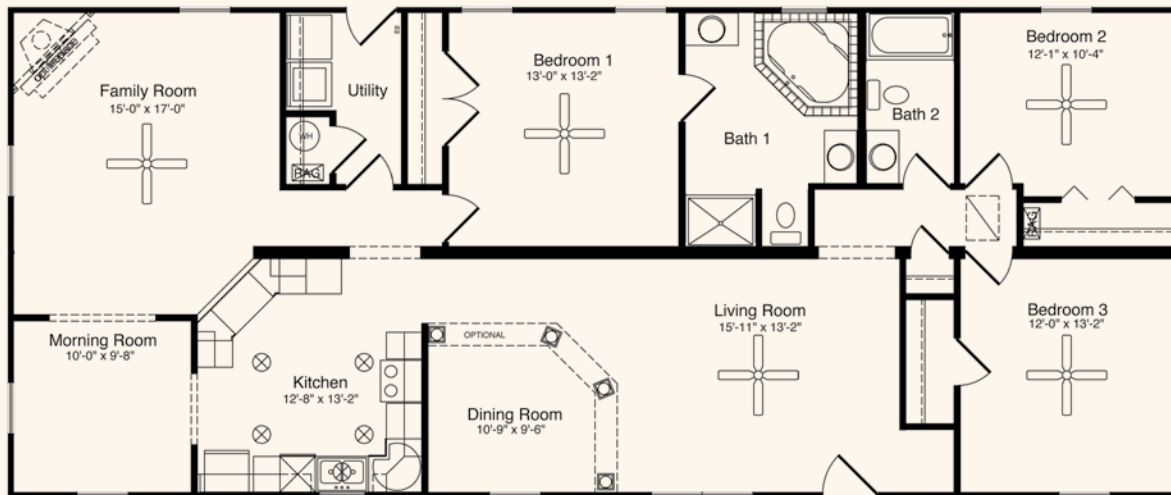

All home elevations are artist renderings and may vary from actual construction. All floor plans and room sizes are approximate. All information contained is the sole property of HandCrafted Homes.

The Lowesville

HandCrafted Homes

101 Eastern Minerals Rd., Henderson, NC 27537 • 877-424-4321 • 252-436-0001 • HandCraftedHomes.com