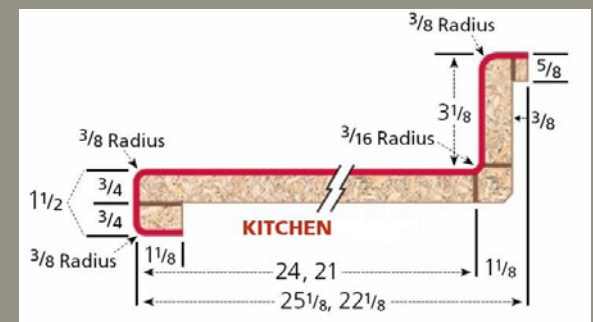

Standard Kitchen Countertops

877.424.4321 436.0001
430.6662 fax
101 Eastern Minerals Rd Henderson, NC 27537

www.HandCraftedHomes.com