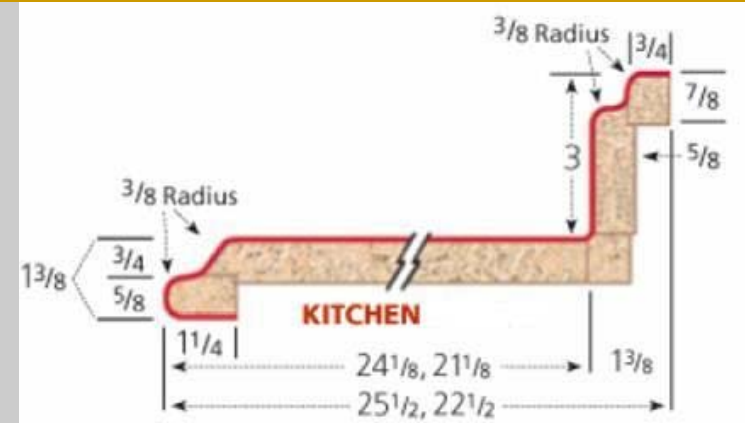

Note: Some of our Standard Laminate Colors are available in Valencia Edge for additional up-charge.

Optional Countertop Offering

877.424.4321

436.0001

430.6662 fax

101 Eastern Minerals Rd Henderson, NC 27537

www.HandCraftedHomes.com