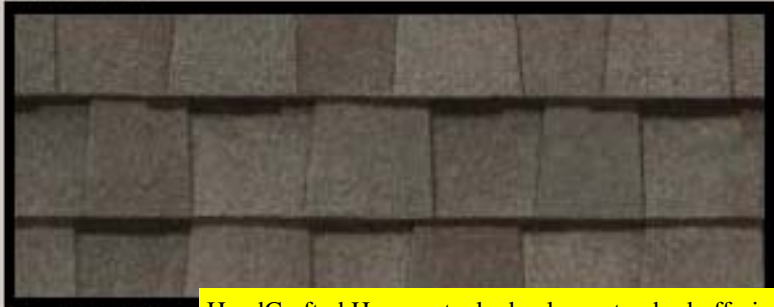

Driftwood

Moire Black

HandCrafted Homes stocked color—standard offering

Mojave Tan

Resawn Shake

Sandstone

Silver Birch

Sunrise Cedar

Weathered Wood

HandCrafted Homes stocked color—standard offering

Integrity Roof System.™ Give your home the best protection.

WinterGuard™

Waterproofing underlayment prevents leaks caused by ice dams and wind-driven rain in vulnerable areas.