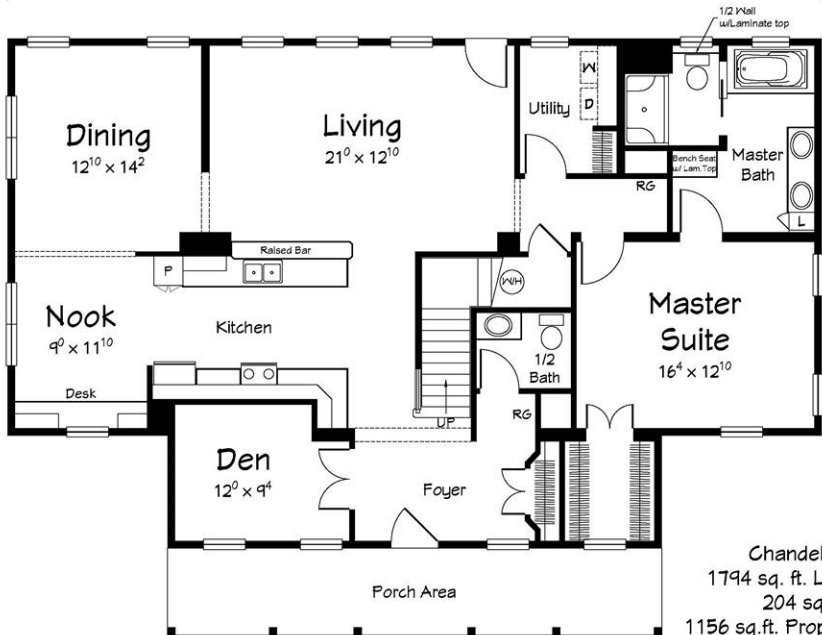

56-0

41-0

Chande
1794 sq. ft. Liv
204 sq.
1156 sq.ft. Propo

56-0

14-10