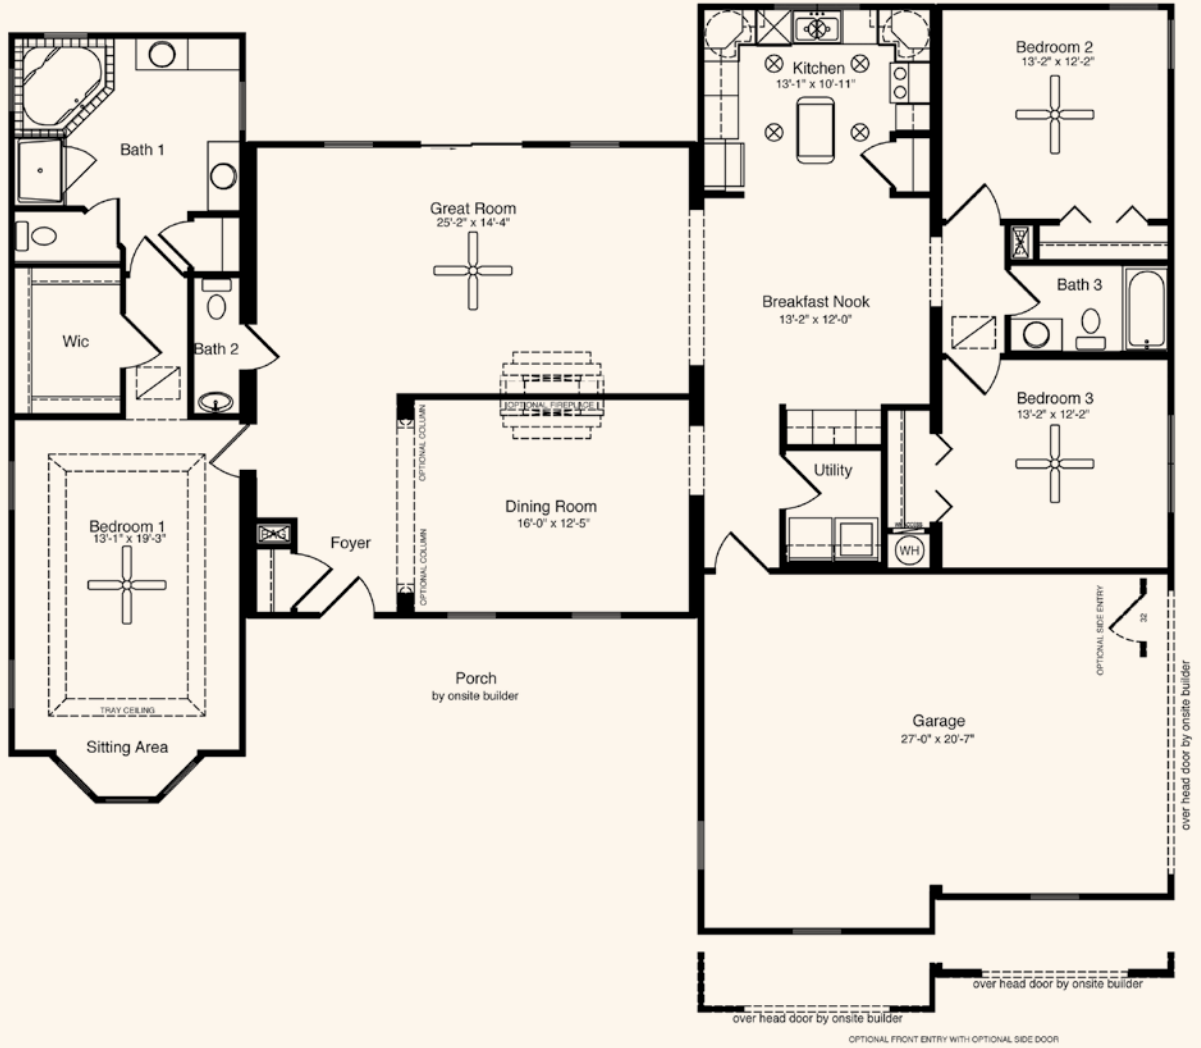

All home elevations are artist renderings and may vary from actual construction. All floor plans and room sizes are approximate. All information contained is the sole property of HandCrafted Homes.

The Avondale

HandCrafted Homes

101 Eastern Minerals Rd., Henderson, NC 27537 • 877-424-4321 • 252-436-0001 • HandCraftedHomes.com