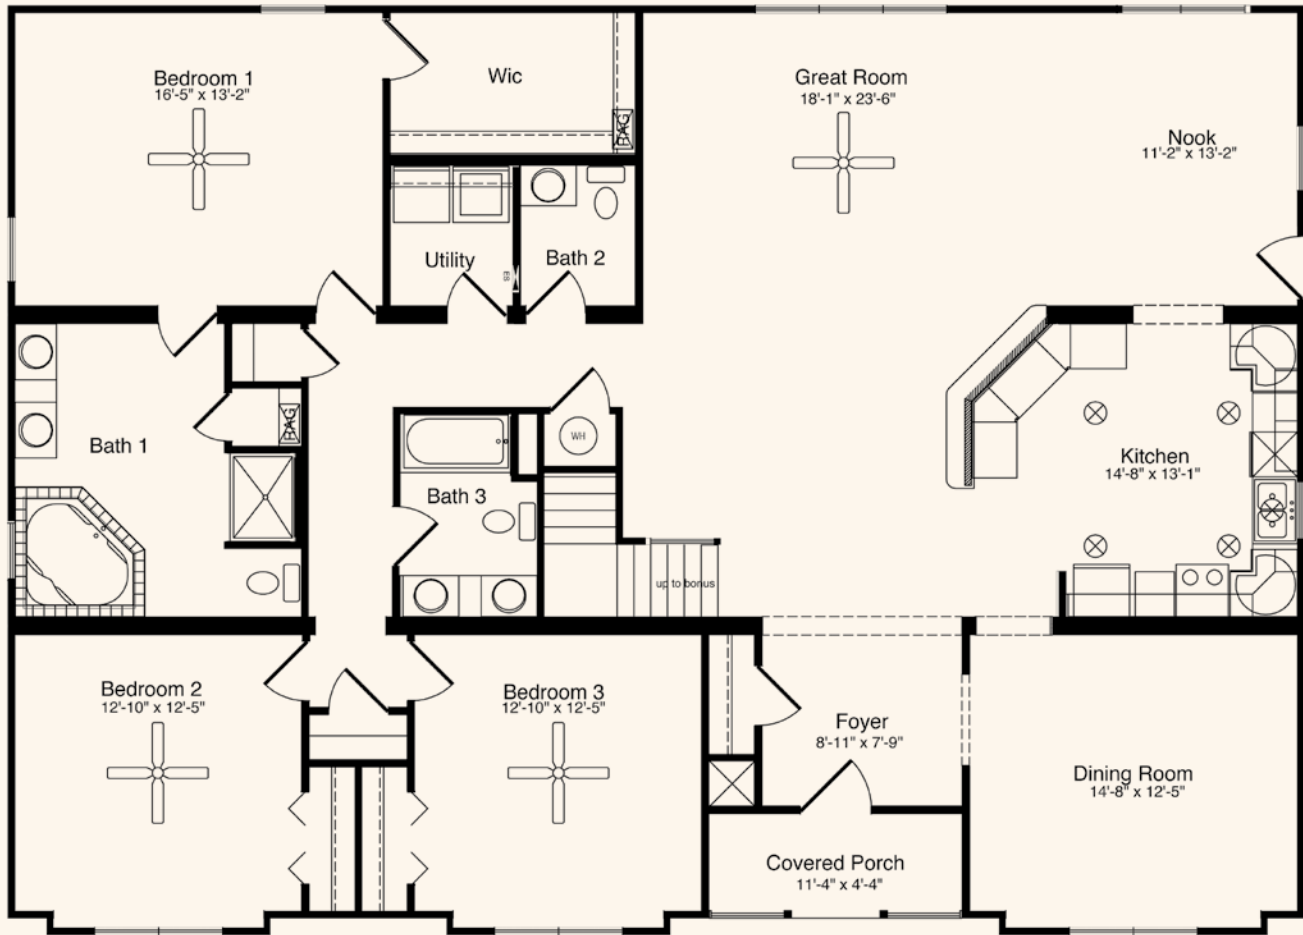

Ranch

Cottage

Cape Cod

Traditional

Vacation

Estate

All home elevations are artist renderings and may vary from actual construction. All floor plans and room sizes are approximate. All information contained is the sole property of HandCrafted Homes.

The Graham

HandCrafted Homes

101 Eastern Minerals Rd., Henderson, NC 27537 • 877-424-4321 • 252-436-0001 • HandCraftedHomes.com