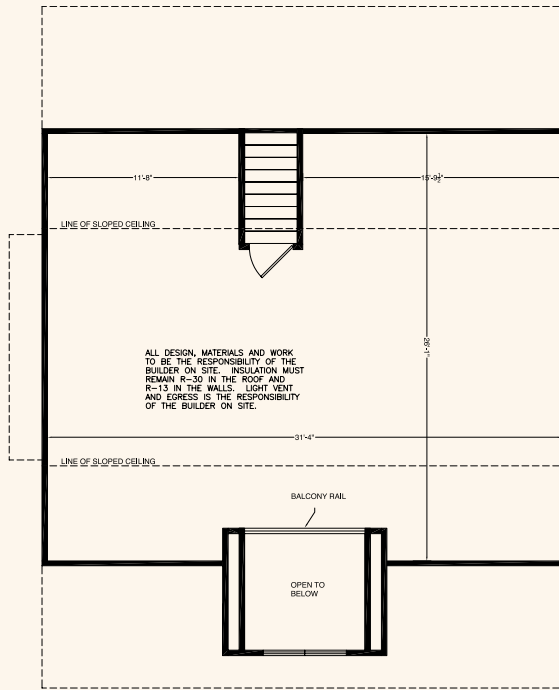

## The Linville

2 Bedrooms, 1.5 Baths  
1,358 Living Area  
41'7" x 34' Dimensions

This delightful Craftsman-style home offers complete single-story living with the added bonus of additional living space on the second floor. The master suite is isolated from the main living area for a peaceful retreat. The open living room, dining room and kitchen are perfect for entertaining guests. The second floor provides 832 square feet that can be finished for two bedrooms, a bath and sitting area.

\*Top elevation shown with optional 10' dormer, fireplace bump-out, shake siding on the dormer, wider window trim, decorative roof brackets and on-site constructed porch. Lower elevation shown with 3-4' dormers and on-site porch and chimneys.

suggested second floor

All home elevations are artist renderings and may vary from actual construction. All floor plans and room sizes are approximate. All information contained is the sole property of HandCrafted Homes.