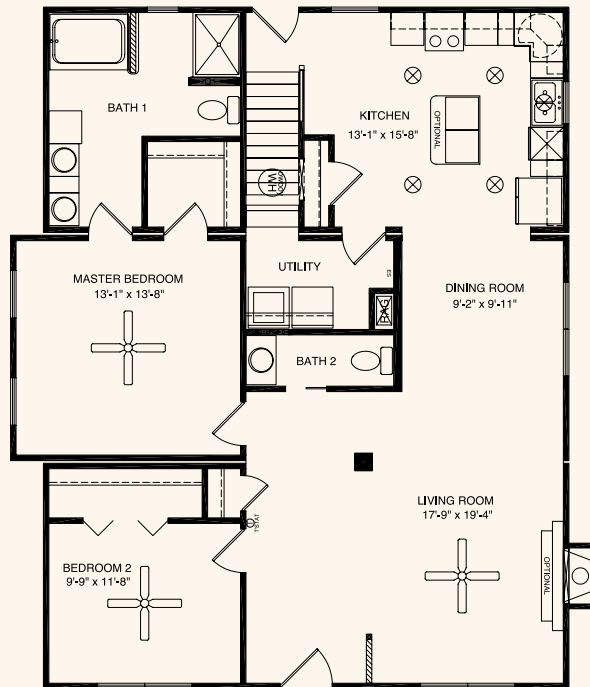

## The Linville

2 Bedrooms, 1.5 Baths  
1,358 Living Area  
41'7" x 34' Dimensions

This delightful Craftsman-style home offers complete single-story living with the added bonus of additional living space on the second floor. The master suite is isolated from the main living area for a peaceful retreat. The open living room, dining room and kitchen are perfect for entertaining guests. The second floor provides 832 square feet that can be finished for two bedrooms, a bath and sitting area.

\*Top elevation shown with optional 10' dormer, fireplace bump-out, shake siding on the dormer, wider window trim, decorative roof brackets and on-site constructed porch. Lower elevation shown with 3-4' dormers and on-site porch and chimneys.

suggested second floor

All home elevations are artist renderings and may vary from actual construction. All floor plans and room sizes are approximate. All information contained is the sole property of HandCrafted Homes.