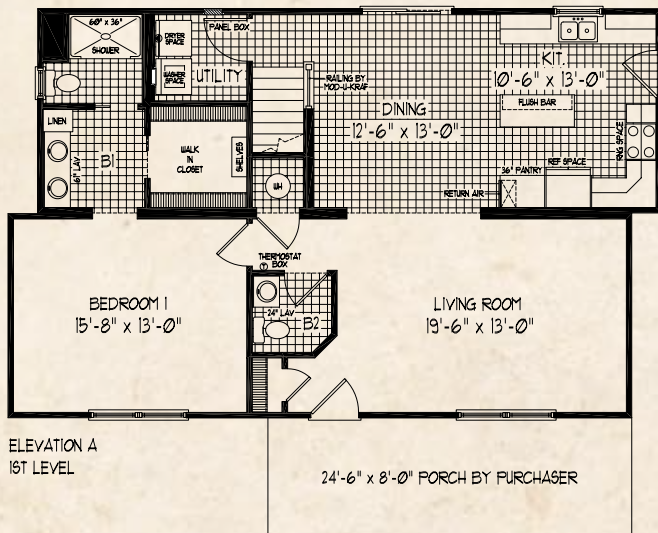

# Wynburg

Elevation A

Total Living Area: 1,917 sq. ft.

Elevation B

ELEVATION B  
2ND LEVEL