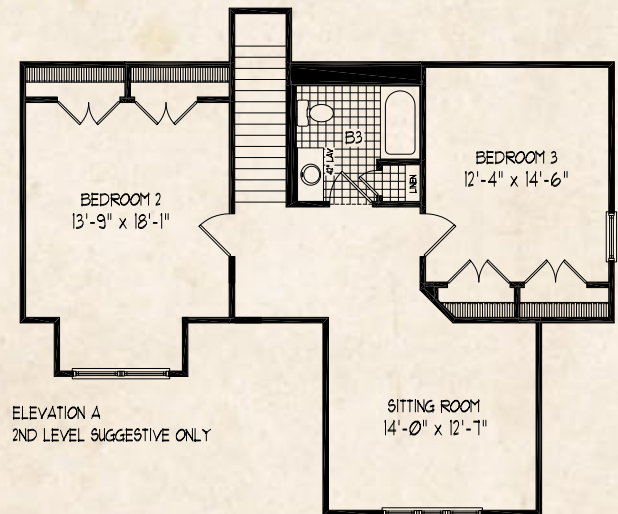

# Wynburg

Elevation A

Total Living Area: 1,917 sq. ft.

Elevation B

ELEVATION B  
2ND LEVEL