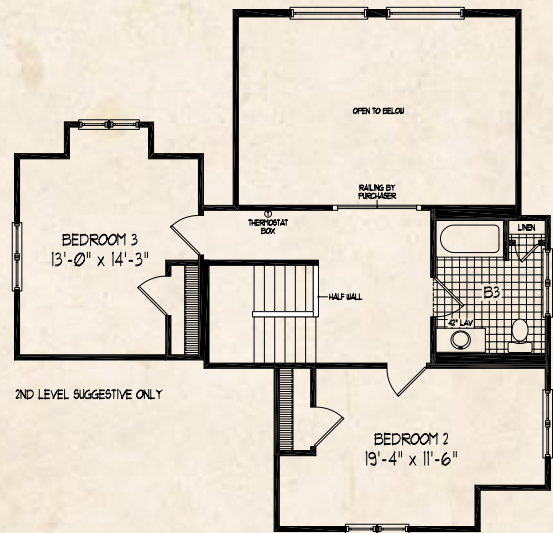

## Blackstone

Total Living Area: 2,121 sq. ft.

Rear View