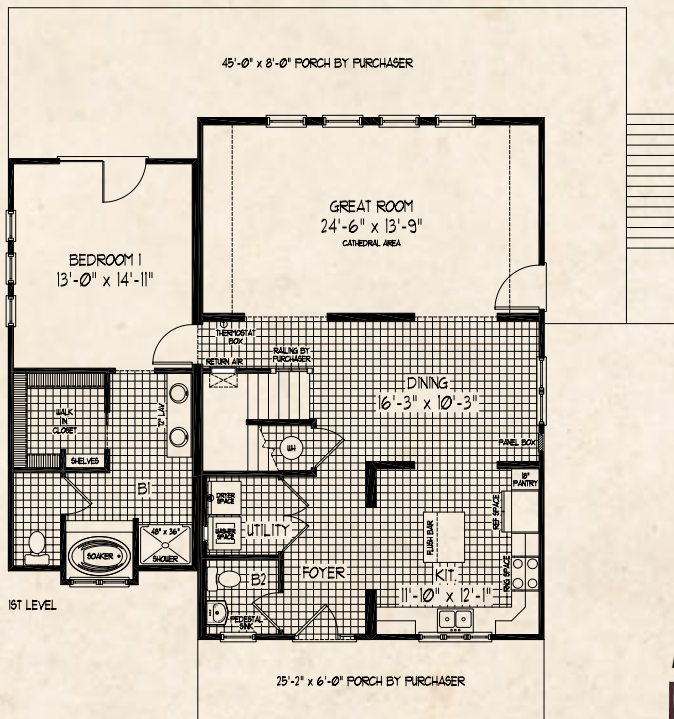

## Blackstone

Total Living Area: 2,121 sq. ft.

Rear View