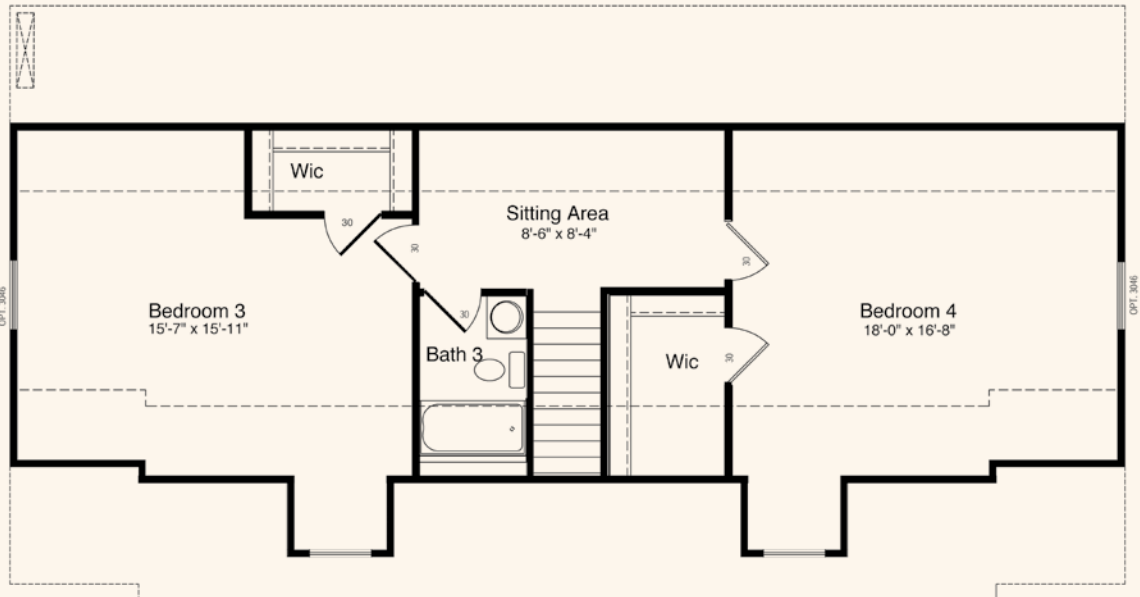

A thing of beauty – that's The Creedmore. Its optional three-dormer design and stunning front porch, built on-site, give this home exceptional curb appeal. The first floor features two bedrooms, two baths, living room, dining room and kitchen. The suggested second floor provides the home's third bath and two additional bedrooms.

Ranch

Cottage

Cape Cod

Traditional

Vacation

Estate

All home elevations are artist renderings and may vary from actual construction. All floor plans and room sizes are approximate. All information contained is the sole property of HandCrafted Homes.