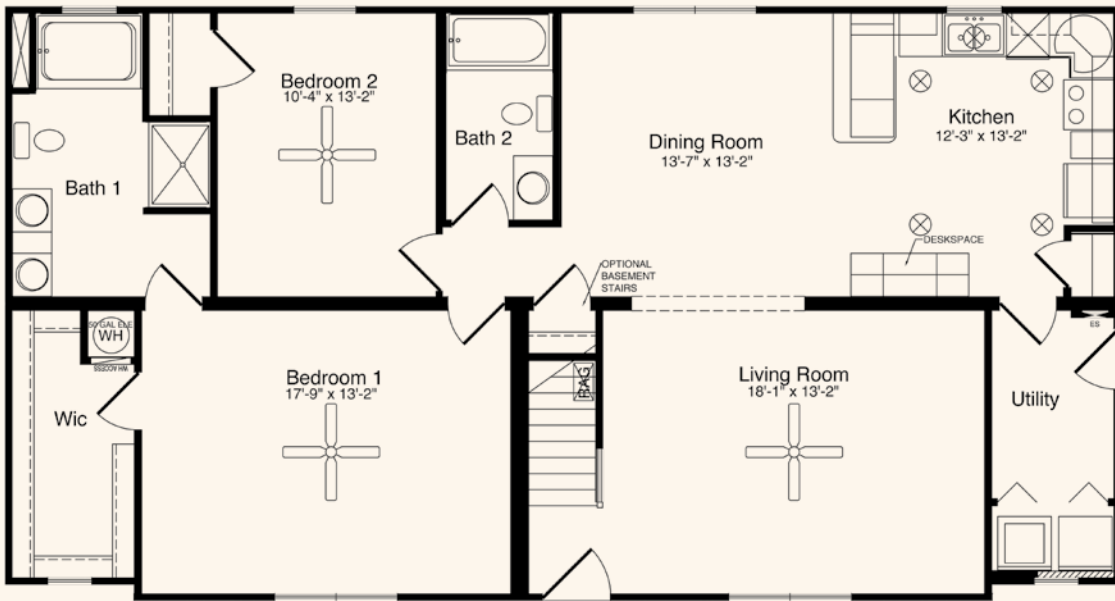

A thing of beauty – that's The Creedmore. Its optional three-dormer design and stunning front porch, built on-site, give this home exceptional curb appeal. The first floor features two bedrooms, two baths, living room, dining room and kitchen. The suggested second floor provides the home's third bath and two additional bedrooms.

Ranch

Cottage

Cape Cod

Traditional

Vacation

Estate

All home elevations are artist renderings and may vary from actual construction. All floor plans and room sizes are approximate. All information contained is the sole property of HandCrafted Homes.