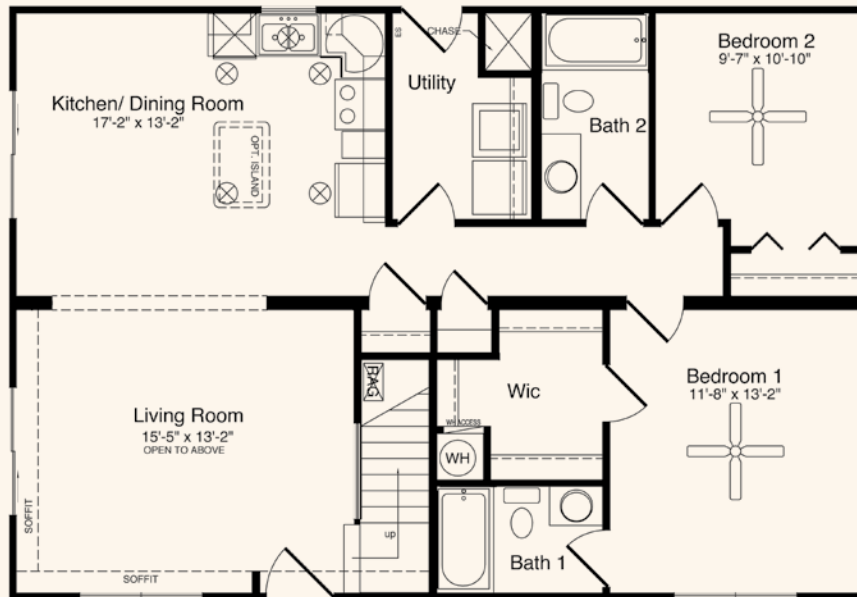

Ranch

Cottage

Cape Cod

Traditional

Vacation

Estate

All home elevations are artist renderings and may vary from actual construction. All floor plans and room sizes are approximate. All information contained is the sole property of HandCrafted Homes.

The Waterville

HandCrafted Homes

101 Eastern Minerals Rd., Henderson, NC 27537 • 877-424-4321 • 252-436-0001 • HandCraftedHomes.com