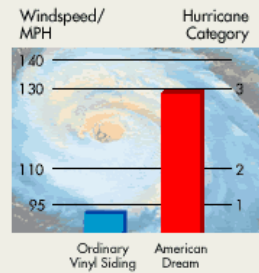

AMERICAN DREAM™ — A CLOSER LOOK

TRADITION
BEAUTY
PERFORMANCE
WARRANTY
MAINTENANCE-FREE

Locks out 130 mph winds.
The exclusive **WindBracer®** wind lock technology withstands 130 mph winds. You know this home is ready for severe weather.